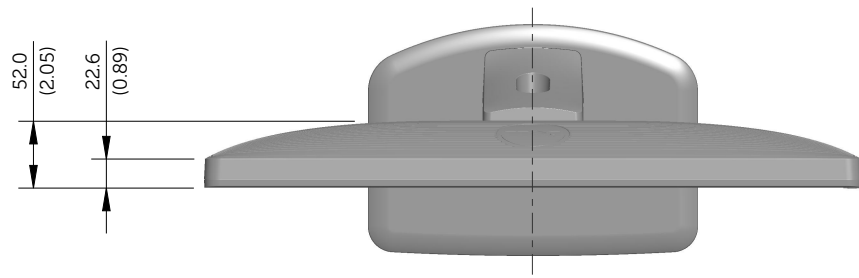

E1913S Outline Dimensions

Norminal Dimensions
Unit:mm(inch)

Back view of Monitor without stand

E1913 Outline Dimensions

Nominal Dimensions
Unit: mm (inch)

Back view of Monitor without stand

E2213 Outline Dimensions

Nominal Dimensions
Unit: mm (inch)

Back view of Monitor without stand