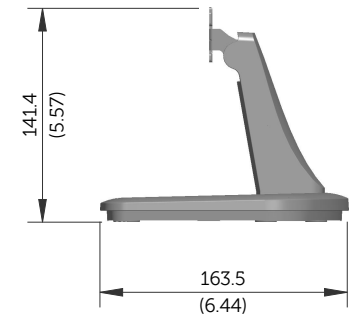

E1913S Outline Dimensions

Norminal Dimensions
Unit:mm(inch)

Back view of Monitor without stand

E1913 Outline Dimensions

Nominal Dimensions
Unit: mm (inch)

Back view of Monitor without stand

E2213 Outline Dimensions

Nominal Dimensions
Unit: mm (inch)

Back view of Monitor without stand