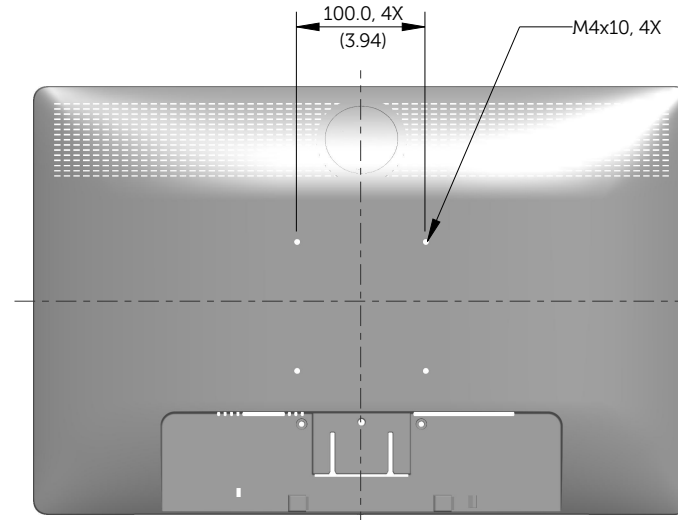

E1913S Outline Dimensions

Norminal Dimensions
Unit:mm(inch)

Back view of Monitor without stand

E1913 Outline Dimensions

Nominal Dimensions
Unit: mm (inch)

Back view of Monitor without stand

E2213 Outline Dimensions

Nominal Dimensions
Unit: mm (inch)

Back view of Monitor without stand