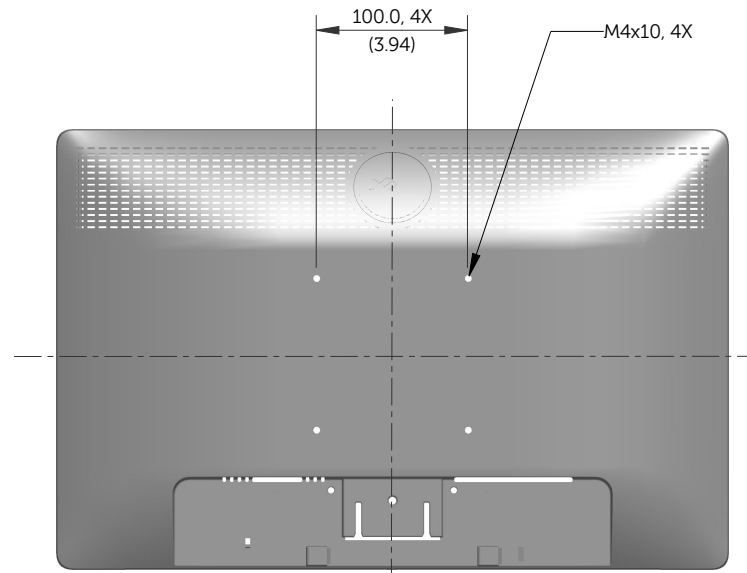

E1913S Outline Dimensions

Norminal Dimensions
Unit:mm(inch)

Back view of Monitor without stand

E1913 Outline Dimensions

Nominal Dimensions
Unit: mm (inch)

Back view of Monitor without stand

E2213 Outline Dimensions

Nominal Dimensions
Unit: mm (inch)

Back view of Monitor without stand