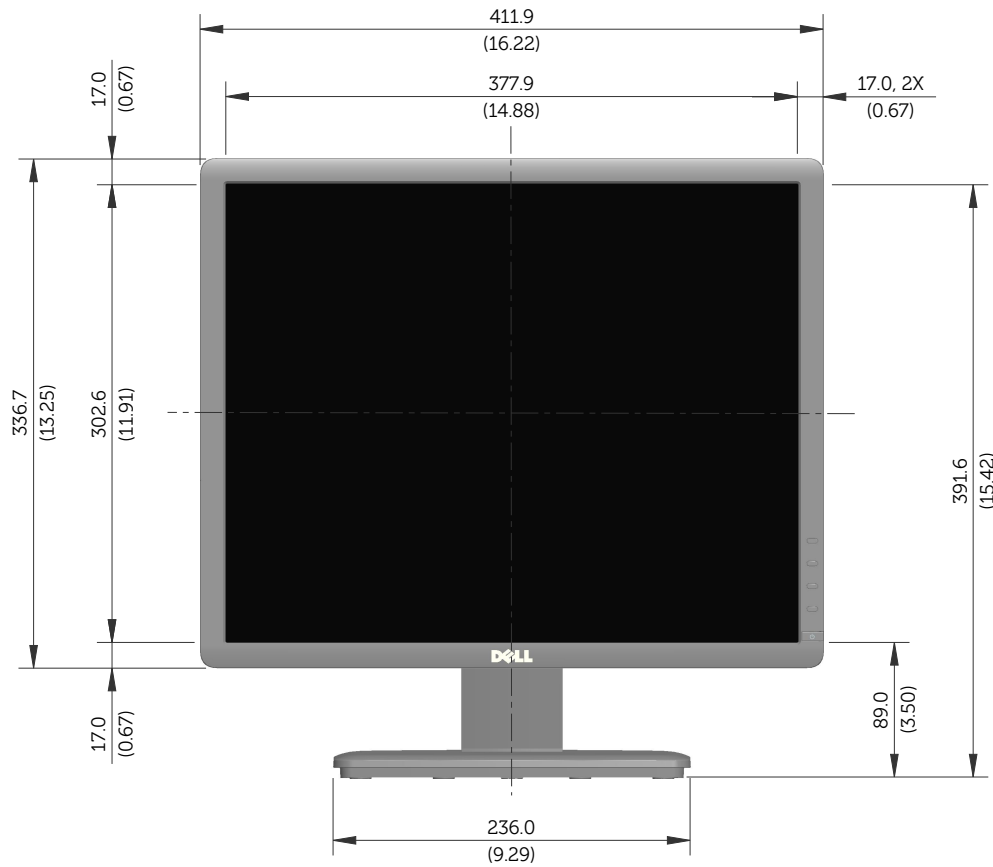

E1913S Outline Dimensions

Norminal Dimensions
Unit:mm(inch)

Back view of Monitor without stand

E1913 Outline Dimensions

Nominal Dimensions
Unit: mm (inch)

Back view of Monitor without stand

E2213 Outline Dimensions

Nominal Dimensions
Unit: mm (inch)

Back view of Monitor without stand