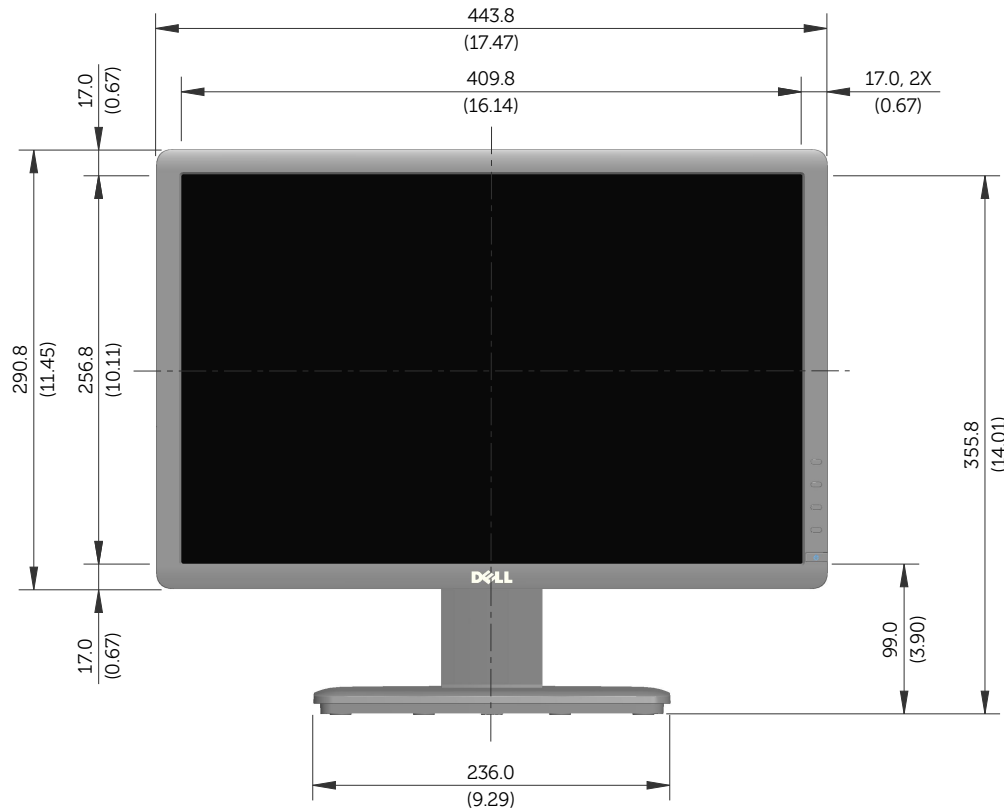

E1913S Outline Dimensions

Norminal Dimensions
Unit:mm(inch)

Back view of Monitor without stand

E1913 Outline Dimensions

Nominal Dimensions
Unit: mm (inch)

Back view of Monitor without stand

E2213 Outline Dimensions

Nominal Dimensions
Unit: mm (inch)

Back view of Monitor without stand