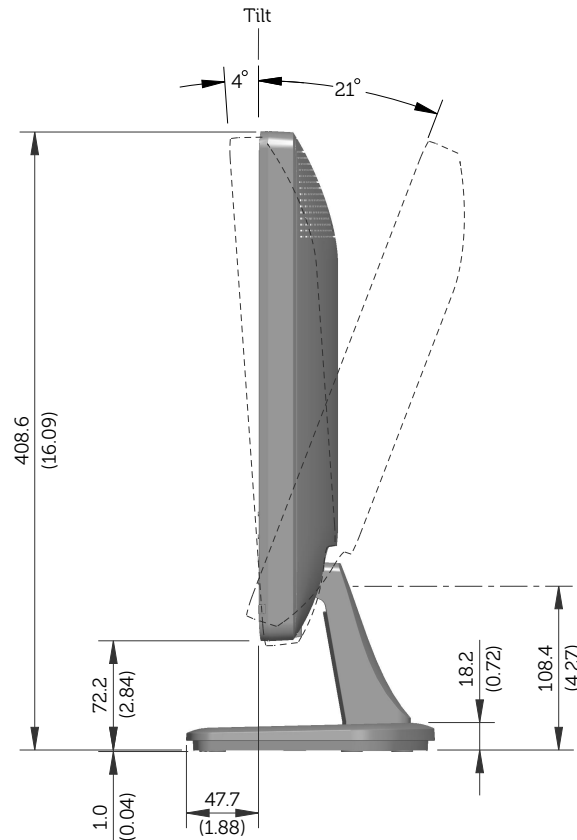

E1913S Outline Dimensions

Norminal Dimensions
Unit:mm(inch)

Back view of Monitor without stand

E1913 Outline Dimensions

Nominal Dimensions
Unit: mm (inch)

Back view of Monitor without stand

E2213 Outline Dimensions

Nominal Dimensions
Unit: mm (inch)

Back view of Monitor without stand