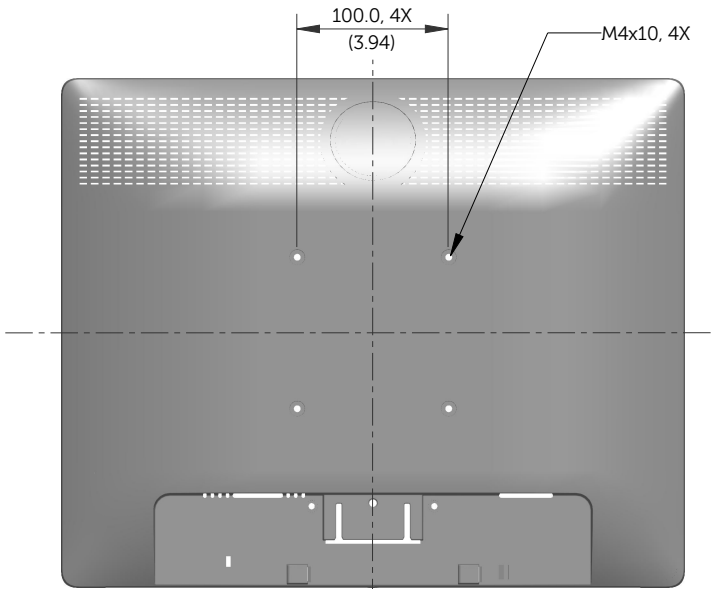

E1913S Outline Dimensions

Norminal Dimensions
Unit:mm(inch)

Back view of Monitor without stand

E1913 Outline Dimensions

Nominal Dimensions
Unit: mm (inch)

Back view of Monitor without stand

E2213 Outline Dimensions

Nominal Dimensions
Unit: mm (inch)

Back view of Monitor without stand